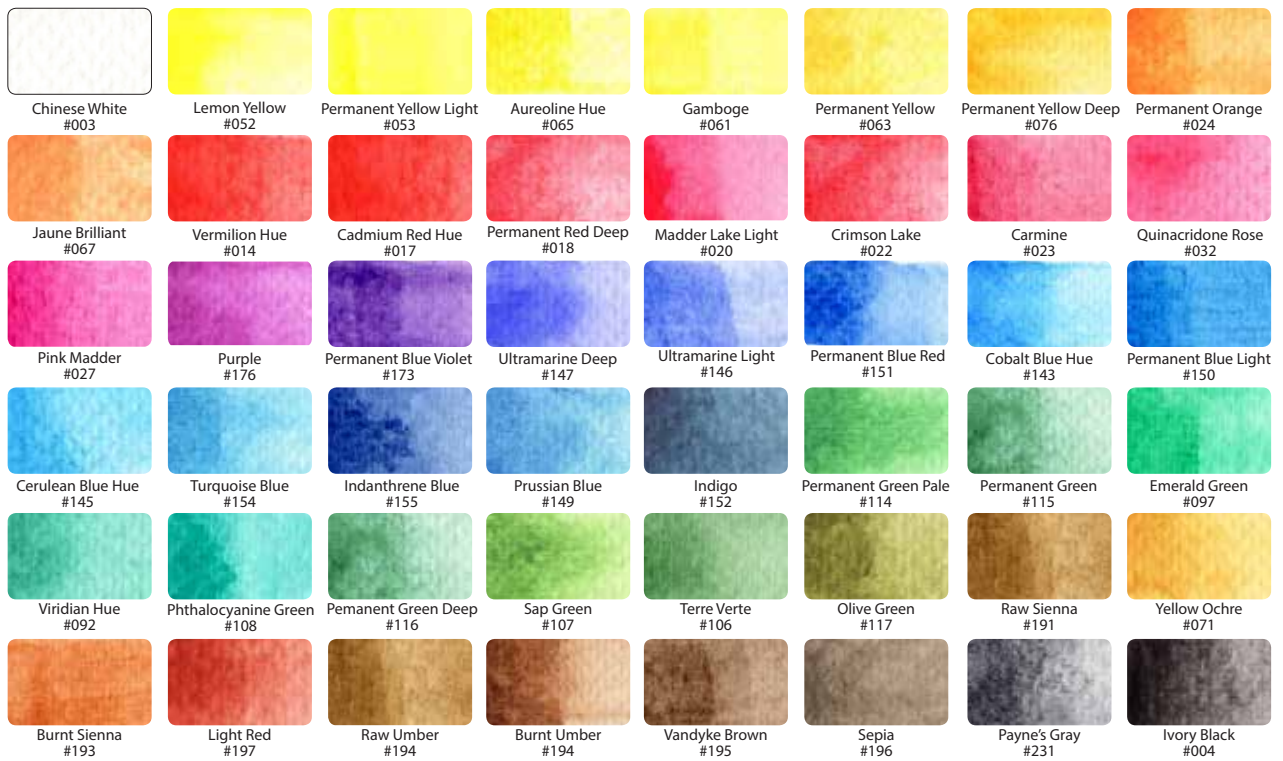

Koi® Water Colors

Field Sketch Travel Kit - 48 Colors

Here are printable color charts that fit right into the lid of your pocket set. Print on high quality paper and make your own chart!

Please note: The color on your device and print-outs may appear differently than the actual pan color. Colors shown are for representation purposes only.