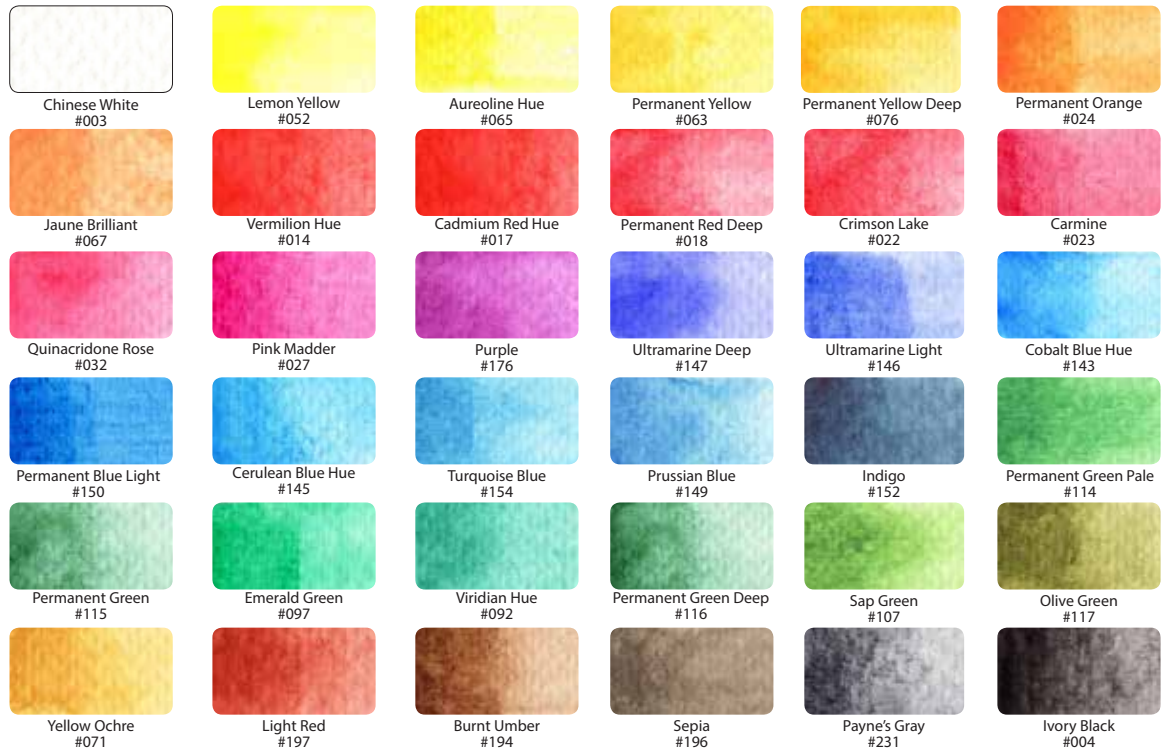

Koi® Water Colors

Field Sketch Travel Kit - 36 Colors

Here are printable color charts that fit right into the lid of your pocket set. Print on high quality paper and make your own chart!

Please note: The color on your device and print-outs may appear differently than the actual pan color. Colors shown are for representation purposes only.