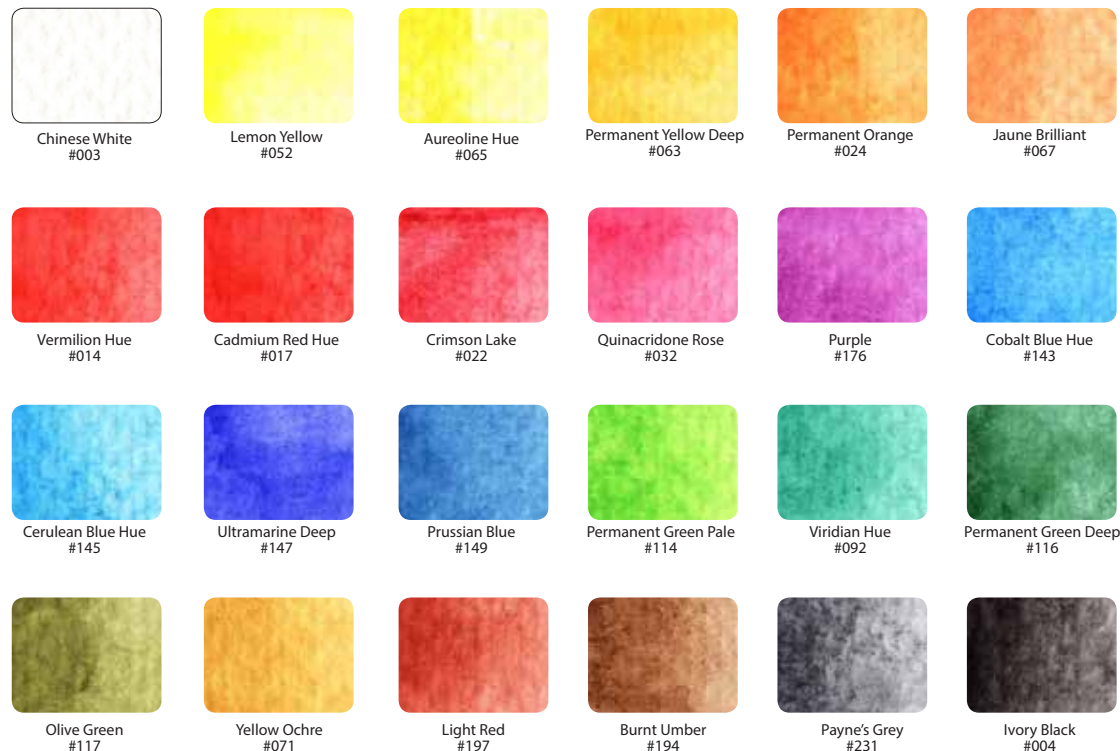

Cerulean Blue
#145

Ultramarine Deep
#147

Prussian Blue
#149

Permanent Green Pale
#114

Viridian Hue
#092

Permanent Green Deep
#116

Yellow Ochre
#071

Light Red
#197

Burnt Umber
#194

Ivory Black
#004

Chinese White
#003

Lemon Yellow
#052

Permanent Yellow Deep
#076

Jaune Brilliant
#067

Vermilion Hue
#014

Crimson Lake
#022

Purple
#176

Cobalt Blue Hue
#143

Cerulean Blue
#145

Ultramarine Deep
#147

Prussian Blue
#149

Permanent Green Pale
#114

Viridian Hue
#092

Permanent Green Deep
#116

Yellow Ochre
#071

Light Red
#197

Burnt Umber
#194

Ivory Black
#004

Koi® Water Colors

Field Sketch Travel Kit - 24 Colors

Here are printable color charts that fit right into the lid of your pocket set. Print on high quality paper and make your own chart!