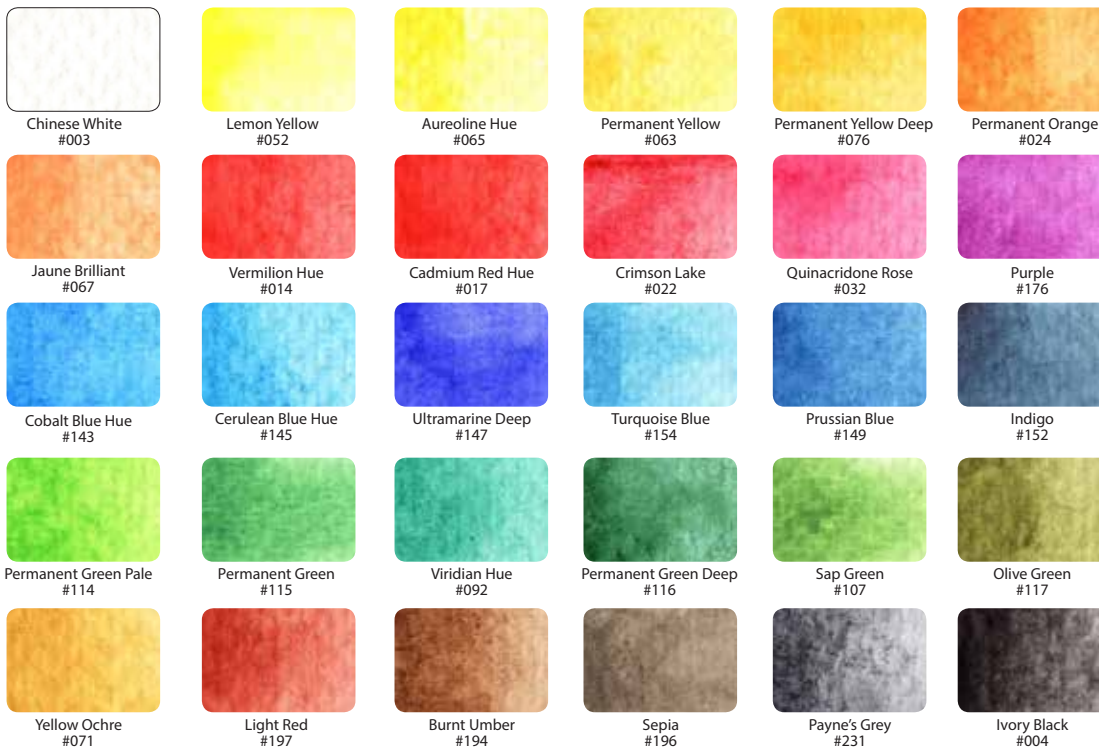

Koi® Water Colors

Field Sketch Travel Kit - 30 Colors

Here are printable color charts that fit right into the lid of your pocket set. Print on high quality paper and make your own chart!

Please note: The color on your device and print-outs may appear differently than the actual pan color. Colors shown are for representation purposes only.