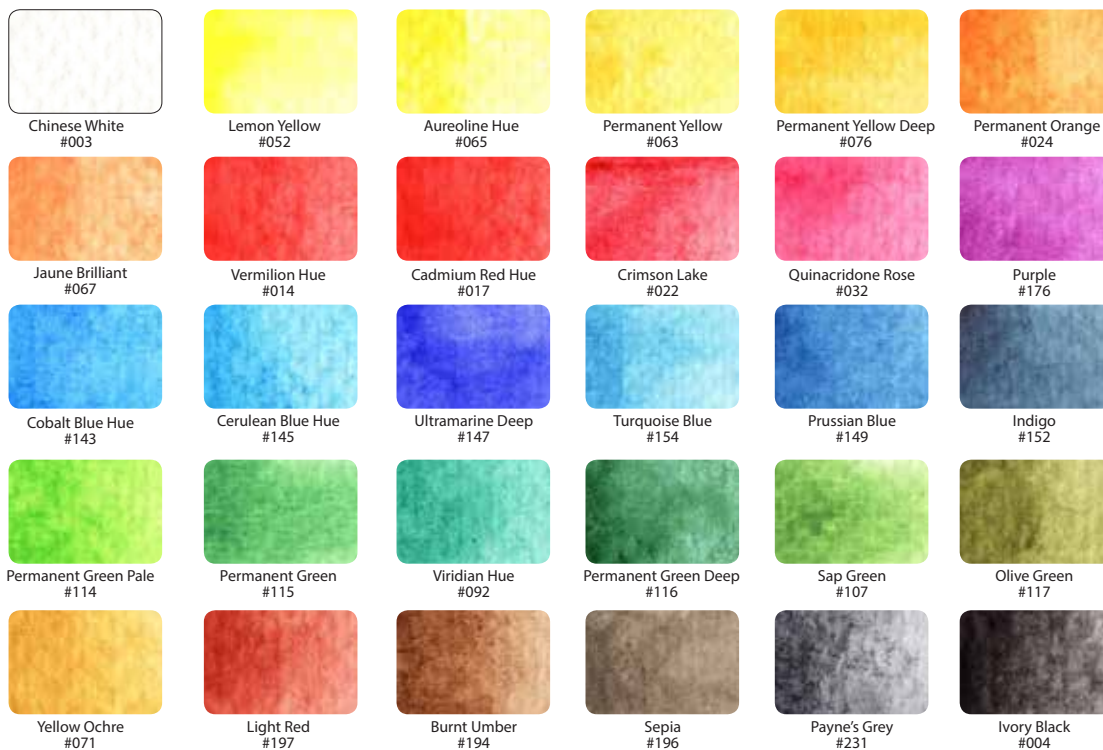

Koi® Water Colors

Field Sketch Travel Kit - 30 Colors

Here are printable color charts that fit right into the lid of your pocket set. Print on high quality paper and make your own chart!

Please note: The color on your device and print-outs may appear differently than the actual pan color. Colors shown are for representation purposes only.