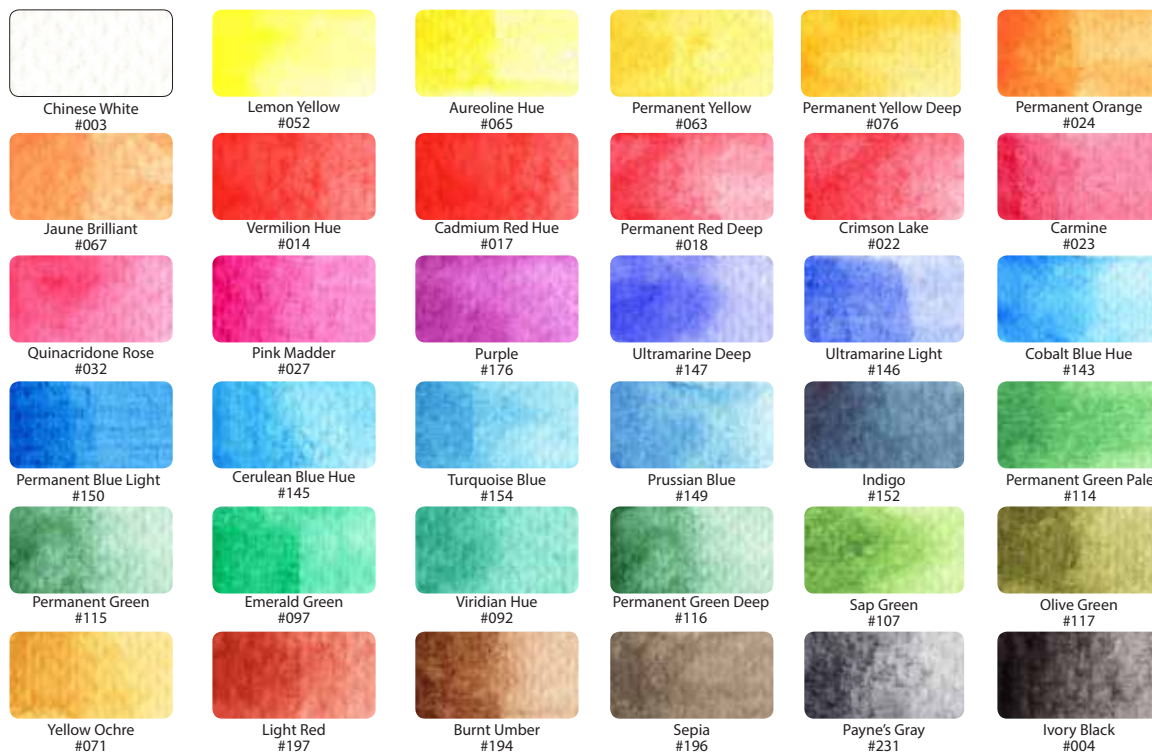

Koi® Water Colors

Field Sketch Travel Kit - 36 Colors

Here are printable color charts that fit right into the lid of your pocket set. Print on high quality paper and make your own chart!

Please note: The color on your device and print-outs may appear differently than the actual pan color. Colors shown are for representation purposes only.