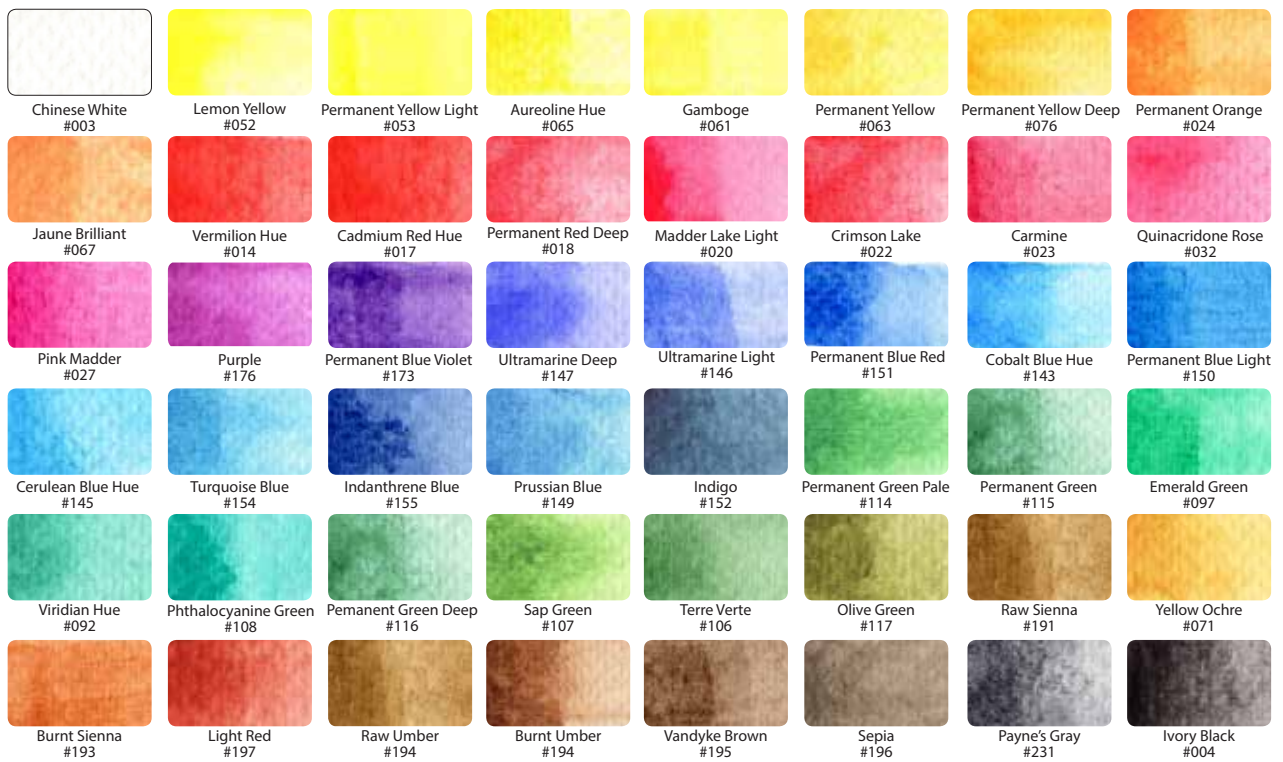

Koi® Water Colors

Field Sketch Travel Kit - 48 Colors

Here are printable color charts that fit right into the lid of your pocket set. Print on high quality paper and make your own chart!

Please note: The color on your device and print-outs may appear differently than the actual pan color. Colors shown are for representation purposes only.