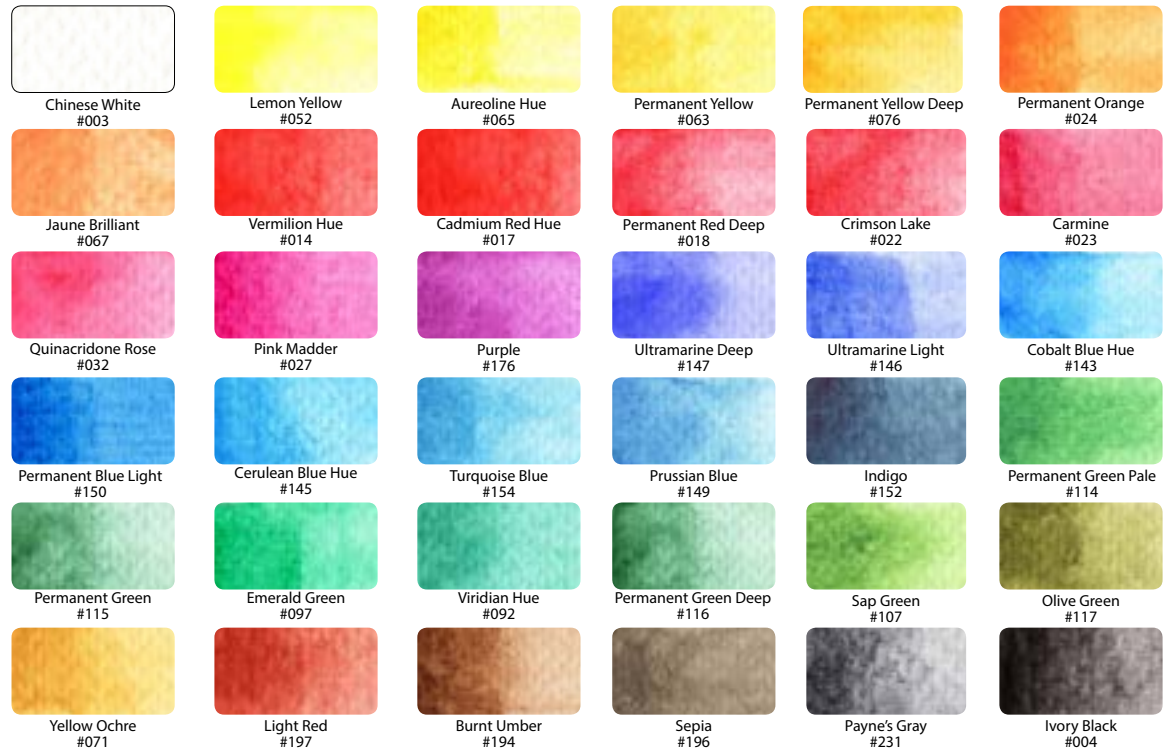

Koi® Water Colors

Field Sketch Travel Kit - 36 Colors

Here are printable color charts that fit right into the lid of your pocket set. Print on high quality paper and make your own chart!

Please note: The color on your device and print-outs may appear differently than the actual pan color. Colors shown are for representation purposes only.