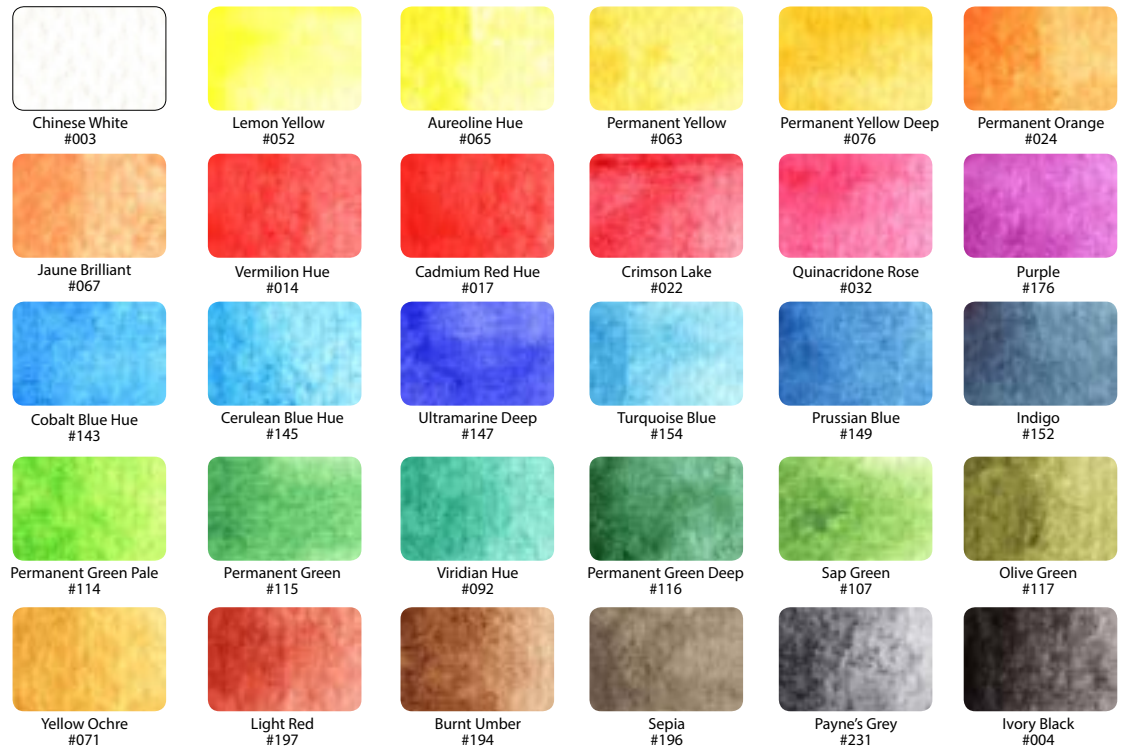

Koi® Water Colors

Field Sketch Travel Kit - 30 Colors

Here are printable color charts that fit right into the lid of your pocket set. Print on high quality paper and make your own chart!

Please note: The color on your device and print-outs may appear differently than the actual pan color. Colors shown are for representation purposes only.