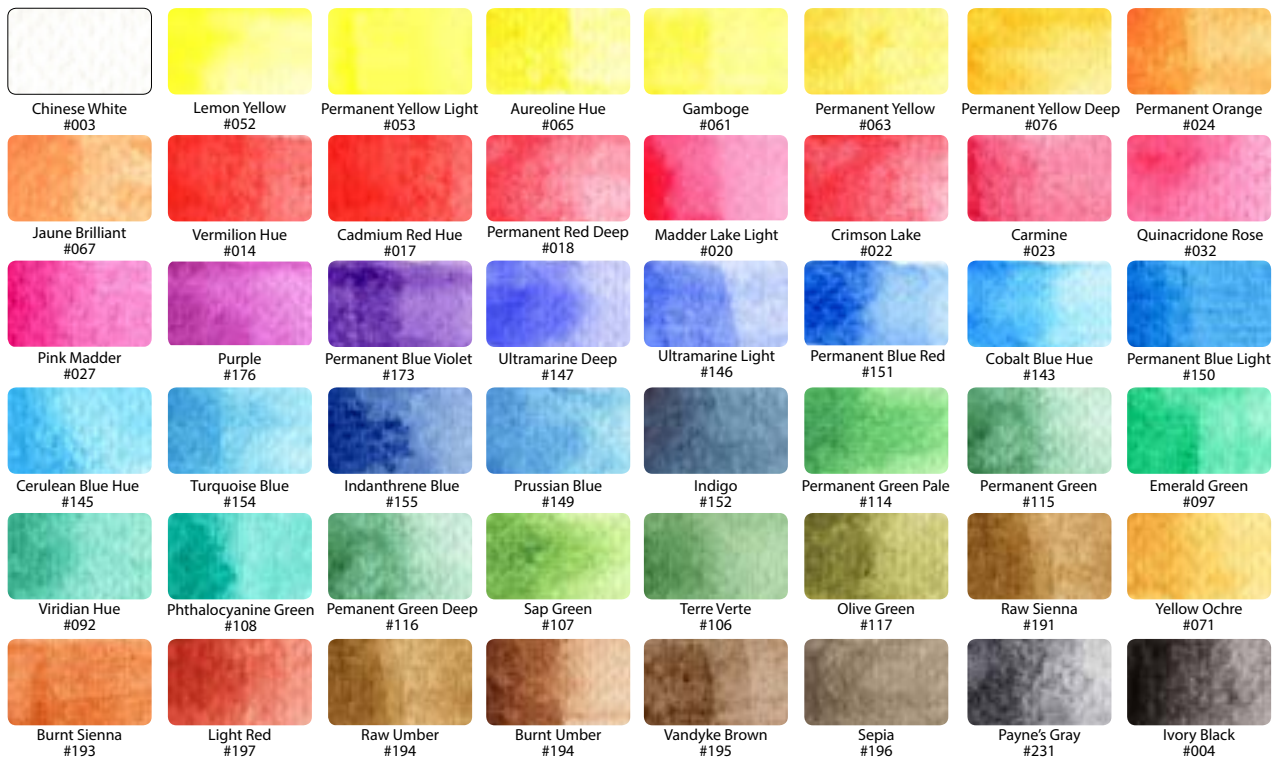

Koi® Water Colors

Field Sketch Travel Kit - 48 Colors

Here are printable color charts that fit right into the lid of your pocket set. Print on high quality paper and make your own chart!

Please note: The color on your device and print-outs may appear differently than the actual pan color. Colors shown are for representation purposes only.